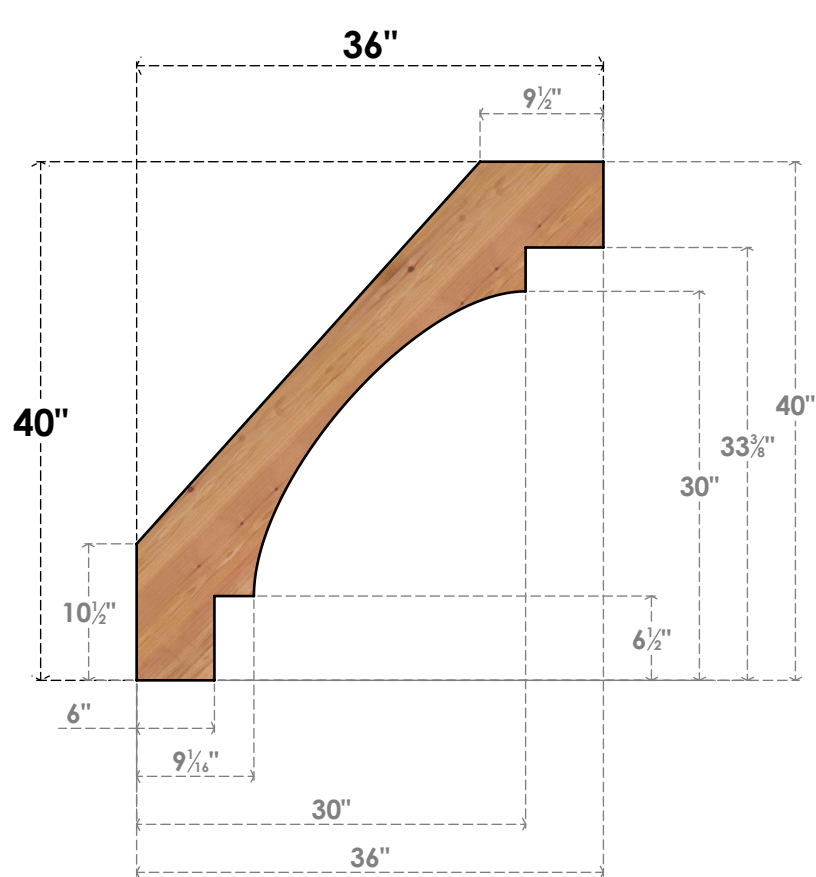

BRC06X36X40MRC00SWR

5 1/2"W X 36"D X 40"H MERCED SMOOTH BRACE, WESTERN RED CEDAR

SIDE

FRONT

EKENA MILLWORK
 2300 WEST MAIN ST.
 CLARKSVILLE, TX 75426
 TOLL FREE: 866-607-0453
 WWW.EKENAMILLWORK.COM

NOTES

1. INSTALLATION TO BE COMPLETED IN ACCORDANCE WITH MANUFACTURER'S SPECIFICATIONS.
2. DRAWING MAY NOT BE TO SCALE
3. THIS DRAWING IS INTENDED FOR DESIGN AND PLANNING PURPOSES ONLY.
4. ALL INFORMATION CONTAINED HEREIN WAS CURRENT AT THE TIME OF DEVELOPMENT BUT MUST BE REVIEWED AND APPROVED BY THE PRODUCT MANUFACTURER TO BE CONSIDERED ACCURATE.
5. PRODUCTS ARE NOT KILN DRIED. THIS ITEM IS UNIQUE AND WILL CONTAIN THE NATURAL VARIATIONS THAT THE WOOD SPECIES OFFERS. THIS MAY RESULT IN VARIATIONS UP TO 1/4"