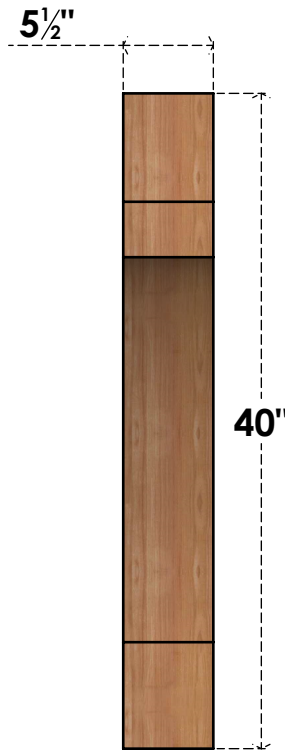

BRC06X36X40MRC00SWR

5 1/2"W X 36"D X 40"H MERCED SMOOTH BRACE, WESTERN RED CEDAR

SIDE

FRONT

EKENA MILLWORK
 2300 WEST MAIN ST.
 CLARKSVILLE, TX 75426
 TOLL FREE: 866-607-0453
 WWW.EKENAMILLWORK.COM

NOTES

1. INSTALLATION TO BE COMPLETED IN ACCORDANCE WITH MANUFACTURER'S SPECIFICATIONS.
2. DRAWING MAY NOT BE TO SCALE
3. THIS DRAWING IS INTENDED FOR DESIGN AND PLANNING PURPOSES ONLY.
4. ALL INFORMATION CONTAINED HEREIN WAS CURRENT AT THE TIME OF DEVELOPMENT BUT MUST BE REVIEWED AND APPROVED BY THE PRODUCT MANUFACTURER TO BE CONSIDERED ACCURATE.
5. PRODUCTS ARE NOT KILN DRIED. THIS ITEM IS UNIQUE AND WILL CONTAIN THE NATURAL VARIATIONS THAT THE WOOD SPECIES OFFERS. THIS MAY RESULT IN VARIATIONS UP TO 1/4"